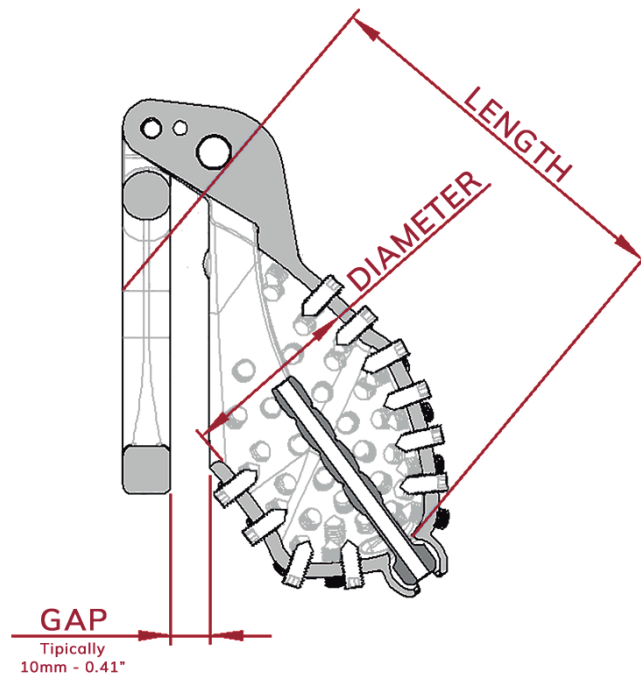

You can customise your Spanish Cage in one of two ways:

- Provide the desired measurements.
- Penis Size Calculation: If you prefer, we can calculate the required measurements based on your penis size. Click [here](#) for a guide on how to take the measurements.

The cage is configured through three measurements that you can see in the image below.

The Base Ring is configured through two measurements (interior width and height) that you can see in the image below.

Spiked Base Ring

Wide Base Ring

PIN LOCK COLOUR OPTIONS

For the pin holding the lock, you can choose from the following colours: Black, red, yellow, white or blue.

URETHRAL PROBE CUSTOMISATION

You can have the cage without the probe holder and with the classic slot, or you can have the probe holder and customise it to the desired diameter (You will find the available sizes in the following page).

It is also possible to use the cage without the probe mounted.

Urethral probe diameter availables:

IMPORTANT!

The advertised price includes a customized cage and ring, both tailored to your size specifications, as well as a pinlock in your chosen color and a probe in your selected size. Please note that the standard customizable cage does not feature vents, comes with a standard base ring, and is available in an elegant matte black finish.