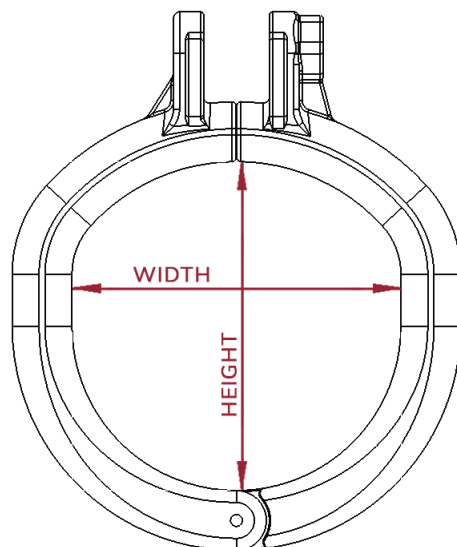

You can customise your Spanish Cage in one of two ways:

- Provide the desired measurements.
- Penis Size Calculation: If you prefer, we can calculate the required measurements based on your penis size. Click [here](#) for a guide on how to take the measurements.

The cage is configured through three measurements that you can see in the image below.

The Base Ring is configured through two measurements (interior width and height) that you can see in the image below.

Spiked Base Ring

Wide Base Ring

PIN LOCK COLOUR OPTIONS

For the pin holding the lock, you can choose from the following colours: Black, red, yellow, white or blue.

URETHRAL PROBE CUSTOMISATION

You can have the cage without the probe holder and with the classic slot, or you can have the probe holder and customise it to the desired diameter (You will find the available sizes in the following page).

It is also possible to use the cage without the probe mounted.

Urethral probe diameter availables:

IMPORTANT!

The advertised price includes a customized cage and ring, both tailored to your size specifications, as well as a pinlock in your chosen color and a probe in your selected size. Please note that the standard customizable cage does not feature vents, comes with a standard base ring, and is available in an elegant matte black finish.